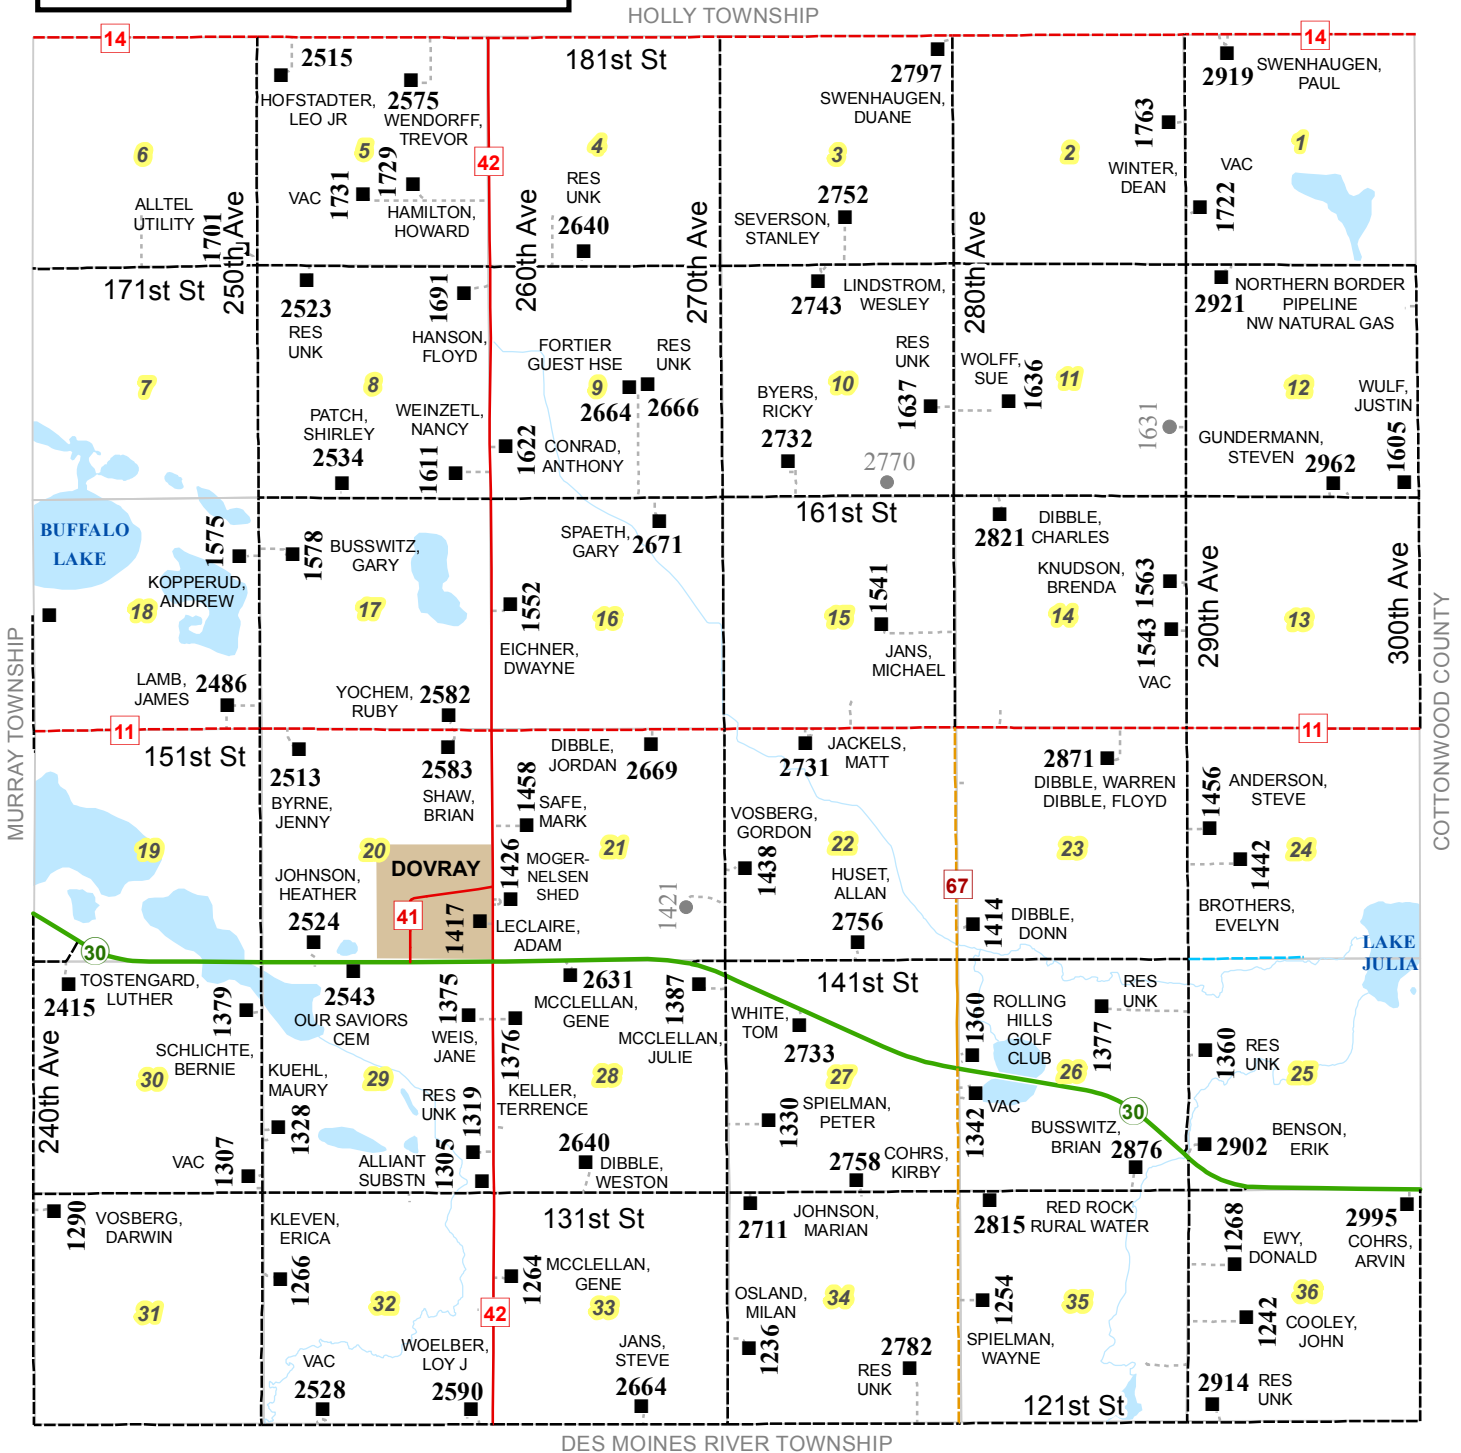

Dovray Township Residents

T-107-N R-39-W

ROADS LEGEND			
	County Road-Gravel		Township-Gravel
	County Road-Paved		Minimum Maint Road
	County State Aid-Gravel		State Highway
	County State Aid-Paved		US Highway

DES MOINES RIVER TOWNSHIP