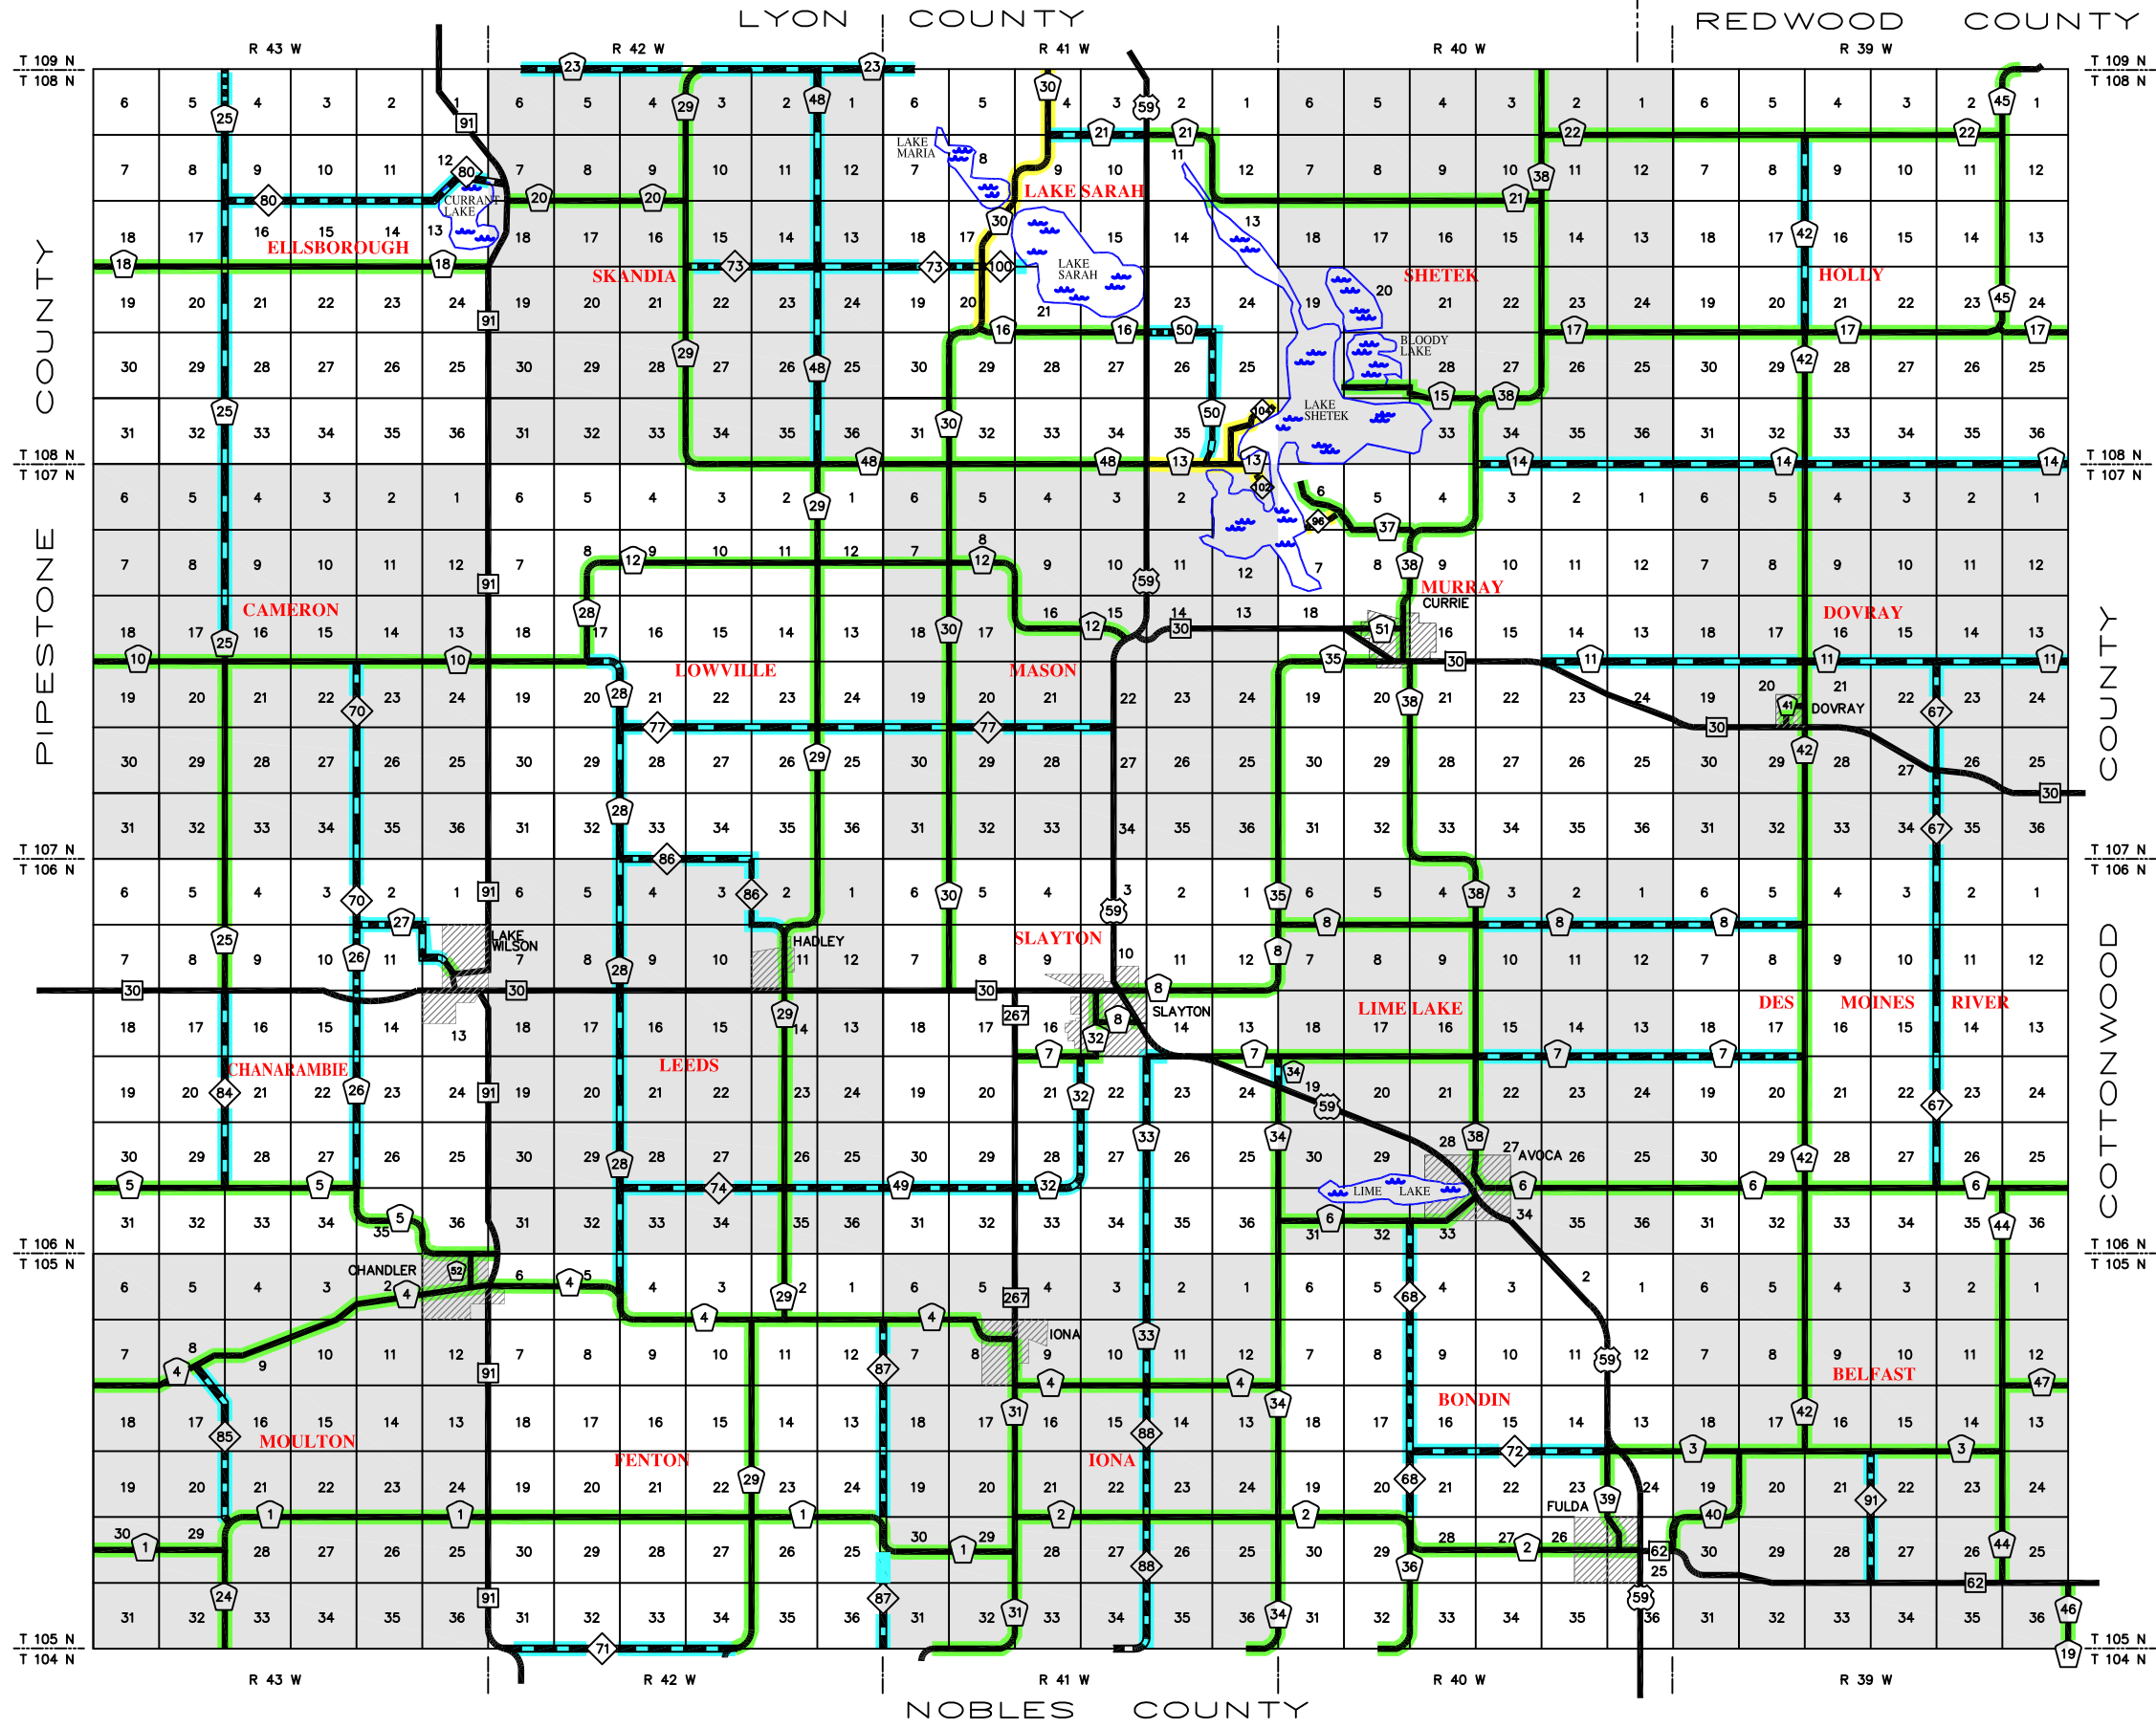

# 2020 MURRAY COUNTY ROAD RESTRICTION MAP

- COUNTY ROAD - GRAVEL
- COUNTY STATE AID HIGHWAY - GRAVEL
- COUNTY STATE AID HIGHWAY - BITUMINOUS
- STATE HIGHWAY - BITUMINOUS
- US HIGHWAY - BITUMINOUS

- 9 TON
- 7 TON
- 5 TON